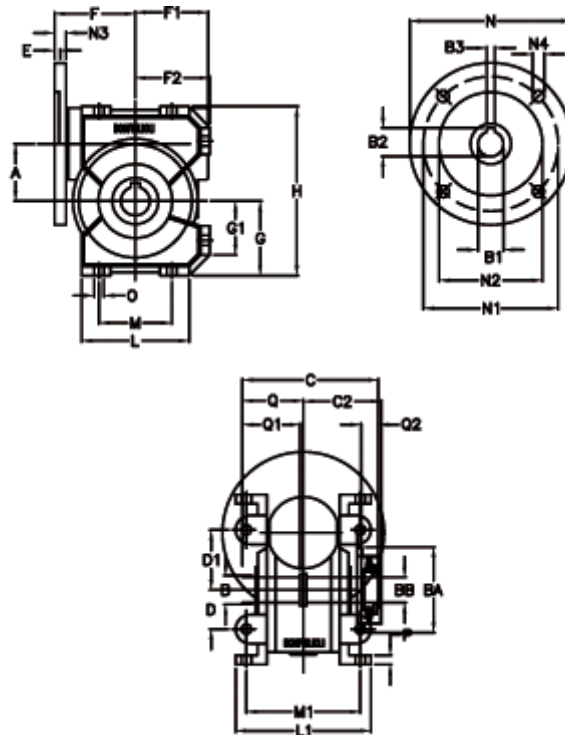

# Data Sheet

Article number: 390204900702716  
 Description: Worm Gear with Torque Limiter  
 VF 49-L1-U-7 P71B5

## Measures

a = 49.5	C2 = 63.5	g = 64.5	N = 160	Q1 = 41
B = 25	D = 34	G1 = 46.5	N1 = 130	Q2 = 15
B1 E7 = 14	D1 = 52	H = 146.5	N2 = 110	
B2 = 16.3	Description = VF 49U-xx-71B5	H1 = 110.5	N3 = 10.5	
B3 H9 = 5	E = 3.0	L = 93	N4 = 9.5	
BA = 63	F = 70	L1 = 117	O = 8.5	
BB H7 = 14	F1 = 63	m = 63	P = 8	
C = 105	F2 = 64.5	M1 = 98.5	Q = 51.0	